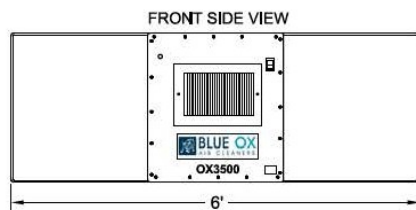

OX3500C-CF Unit

3000 CFM Media Filtration System
2.0 H.P. TEFECC Single Speed Fan

The BLUE OX3500C has been engineered with a 16-gauge Cold-Rolled steel cabinet, finished in a Polyester Powder Coating Paint. The OX3500C air cleaning system has a number of distinct advantages over conventionally designed units. Featuring a "T" pattern airflow unit with inlets on both ends and exhaust in the middle, a dual set of micro-glass fiber disposable filters provide more filter area and allow the unit to operate with considerably less static pressure. The lower airflow - to - filter ratio provides higher efficiency and longer life. Silencers and mounting kits available. The CF Model also includes a 2" thick Carbon After Filter for mild odor control. A Three Year Warranty included on all parts besides filters.

Unit Specifications		Technical Specifications	
Air Flow max	3000 CFM	Motor Type	TEFCBB
Ship Weight	300 lbs	H.P.	2 H.P
Hang Weight	275 lbs	Volts	208-230/460 V
Dimensions	24"W x 24"T x 72"L	Amps	6.0-5.8 / 2.9
Finish	Blue, Brown, Black	Watts	2540 W
Grill/Louver	4-Way Adjustable	Noise Level	72 dBA's @5'

Accessories

Included Filters

- (2) 24" x 24" x 4" - 35% Pleated Fiber Pre-Filter
- (2) 24" x 24" x 22" - 95% 12 Pocket Bag Filter
- (2) 24" x 24" x 2" - 9 lb. Carbon After Filter

Optional Filters

- 24" x 24" x 4" - Aluminum Mesh Pre-Filter
Replaces Pleated Filter