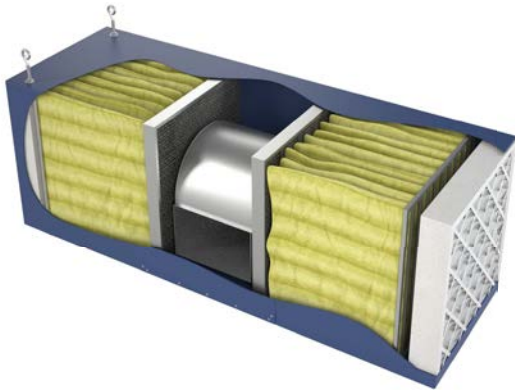

OX3500C-CF Unit

3000 CFM Media Filtration System
2.0 H.P. TEFECC Single Speed Fan

The BLUE OX3500C has been engineered with a 16-gauge Cold-Rolled steel cabinet, finished in a Polyester Powder Coating Paint. The OX3500C air cleaning system has a number of distinct advantages over conventionally designed units. Featuring a "T" pattern airflow unit with inlets on both ends and exhaust in the middle, a dual set of micro-glass fiber disposable filters provide more filter area and allow the unit to operate with considerably less static pressure. The lower airflow - to - filter ratio provides higher efficiency and longer life. Silencers and mounting kits available. The CF Model also includes a 2" thick Carbon After Filter for mild odor control. A Three Year Warranty included on all parts besides filters.

Unit Specifications		Technical Specifications	
Air Flow max	3000 CFM	Motor Type	TEFCBB
Ship Weight	300 lbs	H.P.	2 H.P
Hang Weight	275 lbs	Volts	208-230/460 V
Dimensions	24"W x 24"T x 72"L	Amps	6.0-5.8 / 2.9
Finish	Blue, Brown, Black	Watts	2540 W
Grill/Louver	4-Way Adjustable	Noise Level	72 dBA's @5'

Accessories

Included Filters

- (2) 24" x 24" x 4" - 35% Pleated Fiber Pre-Filter
- (2) 24" x 24" x 22" - 95% 12 Pocket Bag Filter
- (2) 24" x 24" x 2" - 9 lb. Carbon After Filter

Optional Filters

- 24" x 24" x 4" - Aluminum Mesh Pre-Filter
Replaces Pleated Filter