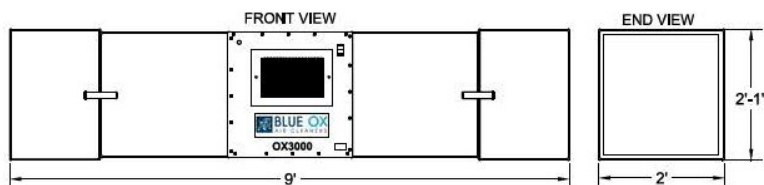

Unit Specifications		Technical Specifications	
Air Flow max	3000 CFM	Motor Type	Direct Drive
Ship Weight	250 lbs	H.P.	3/4 H.P. @60Hz
Hang Weight	225 lbs	Volts	115 V
Dimensions	24"W x 25"T x 106"L	Amps	10.2
Finish	Blue, Brown, Black	Watts	950 W
Grill/Louver	4-Way Adjustable	Noise Level	72 dBA's @ 5'

Accessories

Included Filters

- 24" x 24" x 4" - 35% Pleated Fiber Pre-Filter
- 24" x 24" x 22" - 65% 8 Pocket Bag Filter
- 25" x 24" x 18" - Wrap-A-Round Pre Filter Cage

Optional Filters

- 24" x 24" x 4" - Aluminum Mesh Pre-Filter
Replaces Pleated Filter
- 24" x 24" x 22" - 95% 8 Pocket Bag Filter
Replaces 65% Bag Filter