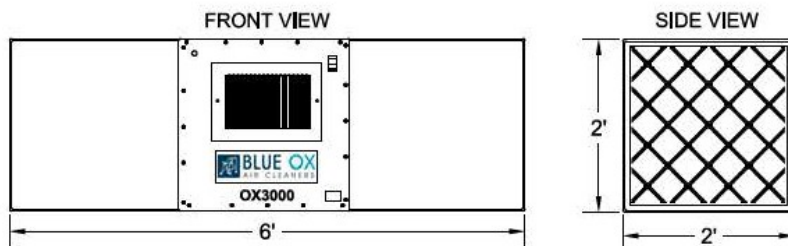

OX3000-CF Unit

3000 CFM Media Filtration System
3/4 H.P. Direct Drive Fan

The BLUE OX3000 has been engineered with a 16-gauge Cold-Rolled steel cabinet, finished in a Polyester Powder Coating Paint. The OX3000 air cleaning system has a number of distinct advantages over conventionally designed units. Featuring a "T" pattern airflow unit with inlets on both ends and exhaust in the middle, a dual set of micro-glass fiber disposable filters provide more filter area and allow the unit to operate with considerably less static pressure. The lower airflow - to - filter ratio provides higher efficiency and longer life. Additional filter and cabinet options available including silencers. The OX3000-CF Model also includes two 2" thick Carbon After Filters for mild odor control. A Three Year Warranty included on all parts besides filters.

Unit Specifications		Technical Specifications	
Air Flow max	3000 CFM	Motor Type	Direct Drive
Ship Weight	200 lbs	H.P.	3/4 H.P. @60Hz
Hang Weight	180 lbs	Volts	115 V
Dimensions	24"W x 24"T x 72"L	Amps	10.2
Finish	Blue, Brown, Black	Watts	950 W
Grill/Louver	4-Way Adjustable	Noise Level	62 dBA's @ 5'

Accessories

Included Filters

- (2) 24" x 24" x 4" - 35% Pleated Fiber Pre-Filter
- (2) 24" x 24" x 15" - 95% 12 Pocket Bag Filter
- (2) 24" x 24" x 2" - 9 lb. Carbon After Filter

Optional Filters

- 24" x 24" x 4" - Aluminum Mesh Pre-Filter
Replaces Pleated Filter