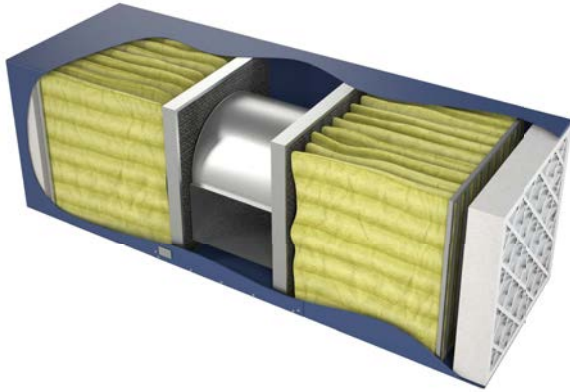

OX3000-CF Unit

3000 CFM Media Filtration System
3/4 H.P. Direct Drive Fan

The BLUE OX3000 has been engineered with a 16-gauge Cold-Rolled steel cabinet, finished in a Polyester Powder Coating Paint. The OX3000 air cleaning system has a number of distinct advantages over conventionally designed units. Featuring a "T" pattern airflow unit with inlets on both ends and exhaust in the middle, a dual set of micro-glass fiber disposable filters provide more filter area and allow the unit to operate with considerably less static pressure. The lower airflow - to - filter ratio provides higher efficiency and longer life. Additional filter and cabinet options available including silencers. The OX3000-CF Model also includes two 2" thick Carbon After Filters for mild odor control. A Three Year Warranty included on all parts besides filters.

Unit Specifications		Technical Specifications	
Air Flow max	3000 CFM	Motor Type	Direct Drive
Ship Weight	200 lbs	H.P.	3/4 H.P. @60Hz
Hang Weight	180 lbs	Volts	115 V
Dimensions	24"W x 24"T x 72"L	Amps	10.2
Finish	Blue, Brown, Black	Watts	950 W
Grill/Louver	4-Way Adjustable	Noise Level	62 dBA's @ 5'

Accessories

Included Filters

- (2) 24" x 24" x 4" - 35% Pleated Fiber Pre-Filter
- (2) 24" x 24" x 15" - 95% 12 Pocket Bag Filter
- (2) 24" x 24" x 2" - 9 lb. Carbon After Filter

Optional Filters

- 24" x 24" x 4" - Aluminum Mesh Pre-Filter
Replaces Pleated Filter

Cabinet Options

- Silencer with Louver
Reduces sound 6-8 decibels
- Silencer with Grill
Reduces sound 10-12 decibels
- Magnehelic Pressure Gauge
Indicates when to change filters
- Eye-Bolts (4)
Factory Installed Mounting Bolts
- Eye- Bolt Mounting Kit
Includes Eye-Bolts, Chain and Q-Links
- Dual L-Brackets
Underside brackets for Wall Mounting
- Strut Channel
Underside strut for Ceiling Mounting
- Drain Plug
Oil/Mist application drain via Hose Barb
- Ultraviolet Light Bar Catalyst
Kills airborne bacteria, mold and Viruses
- Other options including different Motor Voltage available