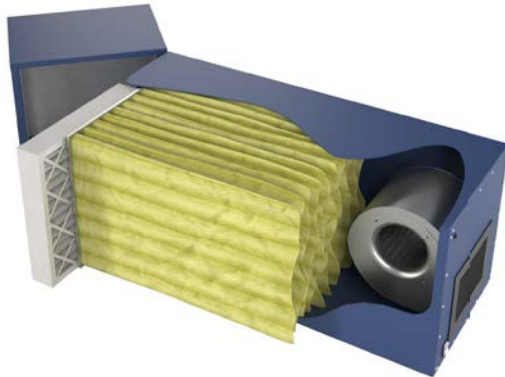

OX2500-WA Unit

2500 CFM Media Filtration System
3/4 H.P. Direct Drive Fan

Featuring a straight through airflow, the Blue OX2500 utilizes high efficiency disposable filters which have been constructed from micro glass fibers. The OX2500's housing is produced using 16 gauge Cold-Rolled steel, finished in a Polyester Powder Coating Paint. Each unit is a self-contained system and can be used individually for smaller operations or in groups for larger areas. This unit has a low air-flow-to-filter ratio that provides the highest efficiency and long filter life. Additional cabinet and filter options available. The WA Model also includes a washable Wrap-A-Round Pre Filter Cage which catches large particulate to further extend filter life. A Three Year Warranty included on all parts besides filters.

***Left or Right Hinged Wrap-A-Round Available**

Unit Specifications		Technical Specifications	
Air Flow max	2500 CFM	Motor Type	PSC-Direct Drive
Ship Weight	185 lbs	H.P.	3/4 H.P.
Hang Weight	175 lbs	Volts	115 V
Dimensions	24"W x 24"T x 59"L	Amps	10.2
Finish	Blue, Brown, Black	Watts	950 W
Grill/Louver	4-Way Adjustable	Noise Level	62 dBA's @5

*Right Hinge Shown

Accessories

Included Filters

- 24" x 24" x 4" - 35% Pleated Fiber Pre Filter
- 24" x 24" x 36" - 65% 8 Pocket Bag Filter
- 24" x 24" x 18" - Wrap-A-Round Filter Cage

Optional Filters

- 24" x 24" x 4" - Aluminum Mesh Pre-Filter
Replaces Pleated Filter
- 24" x 24" x 36" - 95% 8 Pocket Bag Filter
Replaces 65% Bag Filter