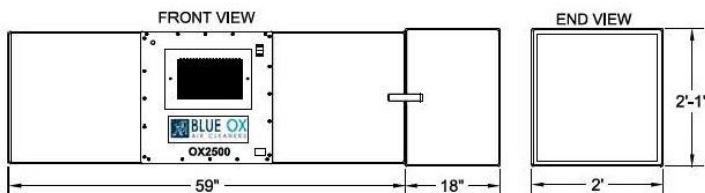

***Left or Right Hinged Wrap-A-Round Available**

Unit Specifications		Technical Specifications	
Air Flow max	2500 CFM	Motor Type	PSC-Direct Drive
Ship Weight	185 lbs	H.P.	3/4 H.P.
Hang Weight	175 lbs	Volts	115 V
Dimensions	24"W x 24"T x 59"L	Amps	10.2
Finish	Blue, Brown, Black	Watts	950 W
Grill/Louver	4-Way Adjustable	Noise Level	62 dBA's @5

*Right Hinge Shown

Accessories

Included Filters

- 24" x 24" x 4" - 35% Pleated Fiber Pre Filter
- 24" x 24" x 36" - 65% 8 Pocket Bag Filter
- 24" x 24" x 18" - Wrap-A-Round Filter Cage

Optional Filters

- 24" x 24" x 4" - Aluminum Mesh Pre-Filter
Replaces Pleated Filter
- 24" x 24" x 36" - 95% 8 Pocket Bag Filter
Replaces 65% Bag Filter