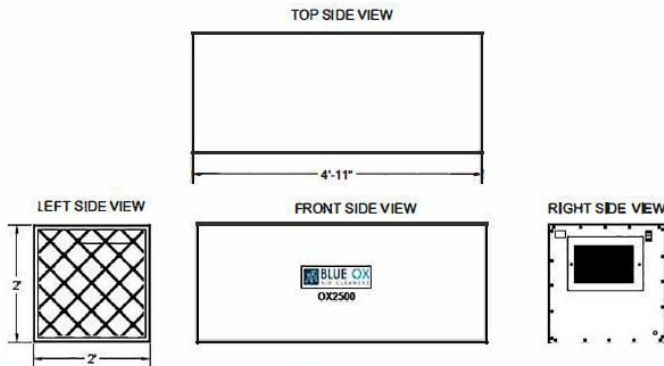

Unit Specifications		Technical Specifications	
<b>Air Flow max</b>	2500 CFM	<b>Motor Type</b>	PSC-Direct Drive
<b>Ship Weight</b>	160 lbs	<b>H.P.</b>	3/4 H.P.
<b>Hang Weight</b>	150 lbs	<b>Volts</b>	115 V
<b>Dimensions</b>	24"W x 24"T x 59"L	<b>Amps</b>	10.2
<b>Finish</b>	Blue, Brown, Black	<b>Watts</b>	950 W
<b>Grill/Louver</b>	4-Way Adjustable	<b>Noise Level</b>	62 dBA's @5

### Included Filters

- 24" x 24" x 4" - 35% Washable Mesh Pre Filter
- 24" x 24" x 36" - 65% 8 Pocket Bag Filter
- 24" x 24" x 2" - 9 lb. Carbon After Filter

### Optional Filters

- 24" x 24" x 4" - Aluminum Mesh Pre-Filter  
Replaces Pleated Filter
- 24" x 24" x 36" - 95% 8 Pocket Bag Filter  
Replaces 65% Bag Filter