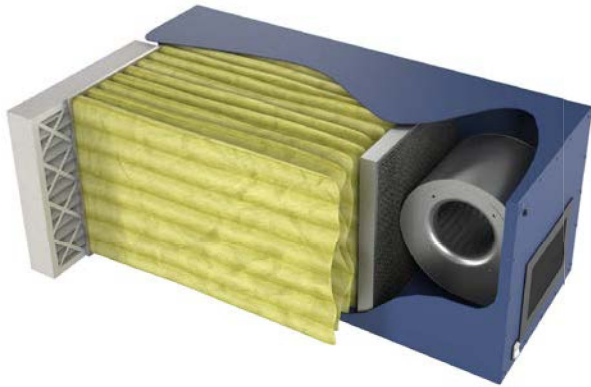

# OX2500-CF Unit

2500 CFM Media Filtration System  
3/4 H.P. Direct Drive Fan

Featuring a straight through airflow, the OX2500-CF utilizes high efficiency disposable filters which have been constructed from micro glass fibers. The OX2500's housing is produced using 16 gauge Cold-Rolled steel, finished in a Polyester Powder Coating Paint. Each unit is a self-contained system and can be used individually for smaller operations or in groups for larger areas. This unit has a low air-flow-to-filter ratio that provides the highest efficiency and long filter life. Additional cabinet and filter options available. The CF Model also includes a 2" thick, 9 pound, Carbon After Filter for mild odor control. A Three Year Warranty included on all parts besides filters.

Unit Specifications		Technical Specifications	
<b>Air Flow max</b>	2500 CFM	<b>Motor Type</b>	PSC-Direct Drive
<b>Ship Weight</b>	160 lbs	<b>H.P.</b>	3/4 H.P.
<b>Hang Weight</b>	150 lbs	<b>Volts</b>	115 V
<b>Dimensions</b>	24"W x 24"T x 59"L	<b>Amps</b>	10.2
<b>Finish</b>	Blue, Brown, Black	<b>Watts</b>	950 W
<b>Grill/Louver</b>	4-Way Adjustable	<b>Noise Level</b>	62 dBA's @5

### Optional Filters

- 24" x 24" x 4" - Aluminum Mesh Pre-Filter  
Replaces Pleated Filter
- 24" x 24" x 36" - 95% 8 Pocket Bag Filter  
Replaces 65% Bag Filter