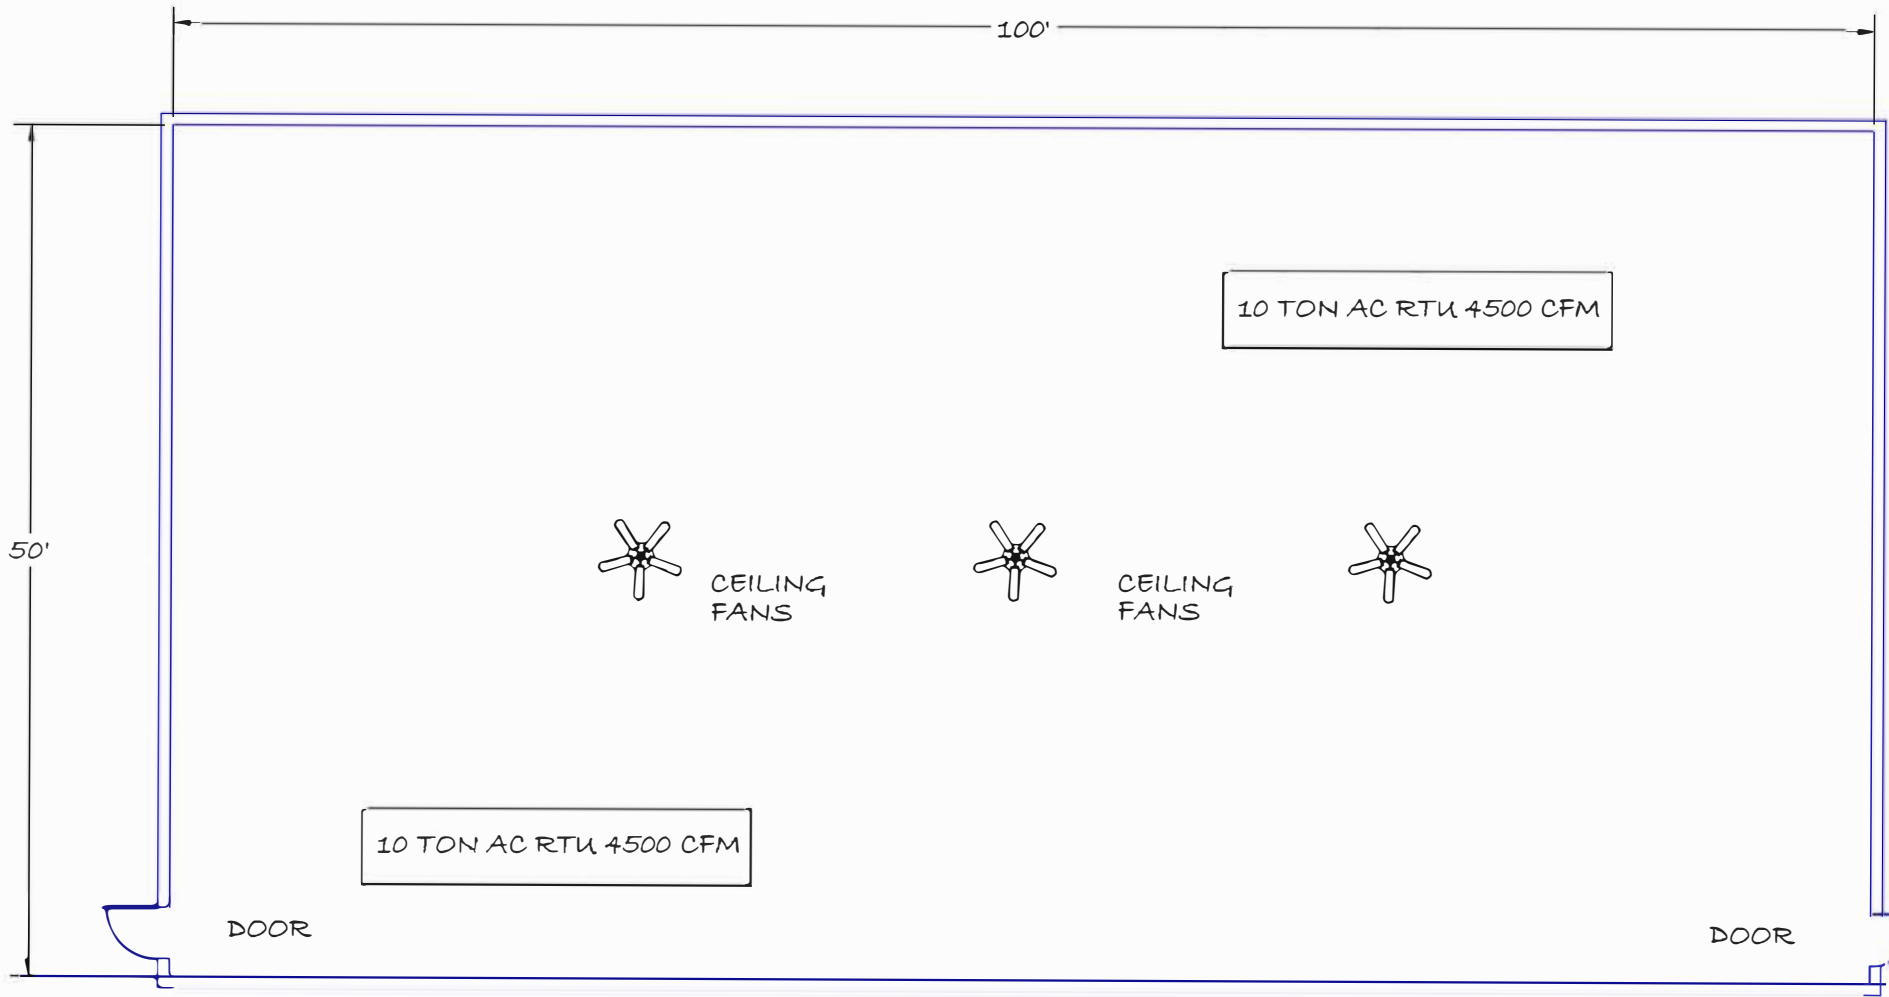

100'

50'

10 TON AC RTU 4500 CFM

CEILING
FANS

CEILING
FANS

10 TON AC RTU 4500 CFM

DOOR

DOOR