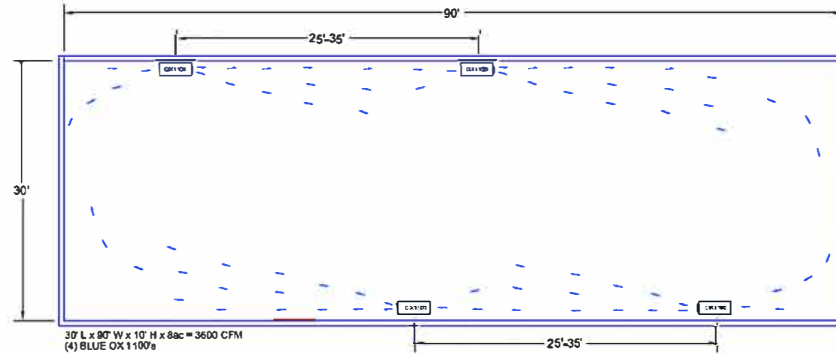

MODEL	THROW DISTANCE	CFM
OX1100	45-55 Feet	1100
OX1100-CF	40-50 Feet	935
OX1100-CC	45-55 Feet	825
OX1100-HE	50-60 Feet	825
OX2500	45-55 Feet	2500
OX2500-CF	50-60 Feet	2125
OX2500-CC	60-75 Feet	1875
OX2500-HE	60-75 Feet	1875
OX2500-WA	95-120 Feet	2400

Air Cleaning Specialists
826 Horan Drive
Fenton, MO 63026
866-455-2130 - Phone
636-349-0556 - Fax

blueoxaircleaners.com
info@blueoxaircleaners.com

REF. NUMBER

15-101422

QUOTE NUMBER

00

REVISION

0

DRAWING FOR:
**BLUE OX
STARTER
DRAWING
SMALL**

SHEET/VIEW NAME
TOP VIEW

MODEL
OX-1100/2500

DRAWN: CODY BINGAMAN

CHECKED: RYAN GRAYEM

DWG DATE
10/20/15

VOLTAGE
115V

PAPER SIZE
8.5" x 11"

SHEET
1 OF 1

SCALE: NTS