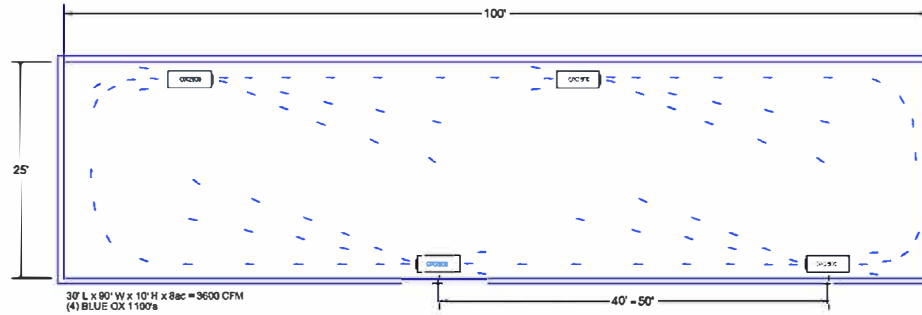

MODEL	THROW DISTANCE	CFM
OX1100	45-55 Feet	1100
OX1100-CF	40-50 Feet	935
OX1100-CC	45-55 Feet	825
OX1100-HE	50-60 Feet	825
OX2500	45-55 Feet	2500
OX2500-CF	50-60 Feet	2125
OX2500-CC	60-75 Feet	1875
OX2500-HE	60-75 Feet	1875
OX2500-WA	95-120 Feet	2400

Air Cleaning Specialists
826 Horan Drive
Fenton, MO 63026
866-455-2130 - Phone
636-349-0556 - Fax

blueoxaircleaners.com
info@blueoxaircleaners.com

REF. NUMBER

15-101422

QUOTE NUMBER

00

REVISION

0

DRAWING FOR:
**BLUE OX
STARTER
DRAWING
SMALL**

SHEET/VIEW NAME
TOP VIEW

MODEL
OX-1100/2500

DRAWN: CODY BINGAMAN

CHECKED: RYAN GRAYEM

DWG DATE
10/20/15

VOLTAGE
115V

PAPER SIZE
8.5" x 11"

SHEET
1 OF 1

SCALE: NTS