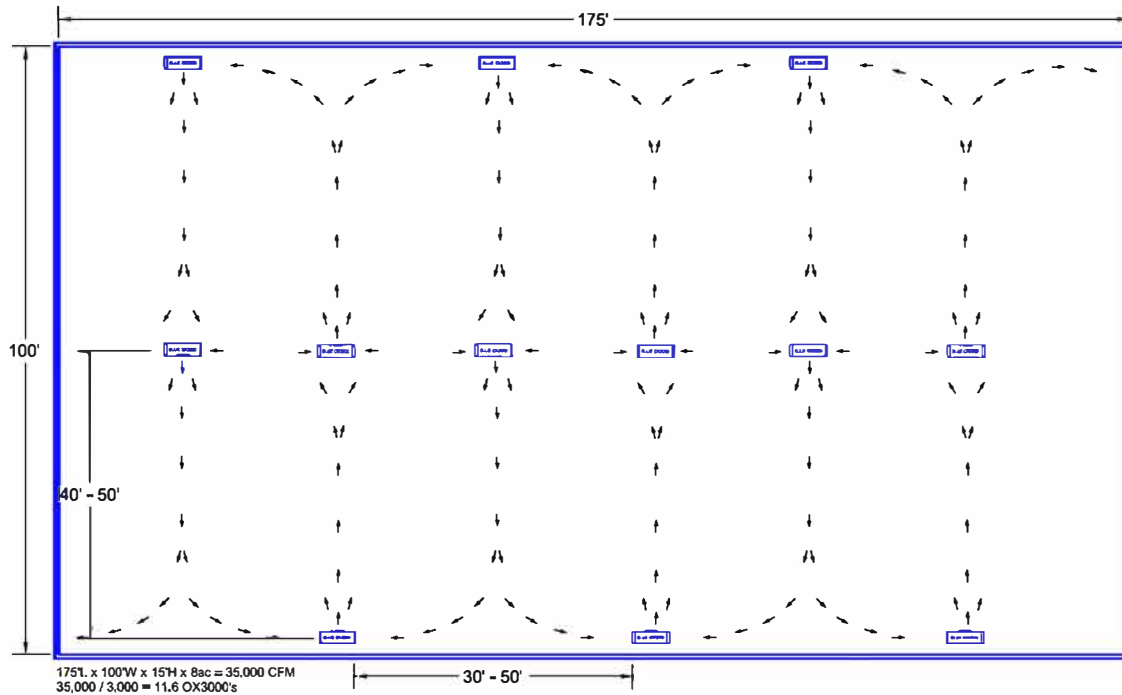

PAPER SIZE	SHEET
8.5" x 11"	1 OF 1

SCALE: NTS

THROW RATES ARE PROVIDED AS A GUIDE FOR DESIGN -
 UNITS SHOULD BE PLACES NO FARTHER APART THAN THESE LISTED DISTANCES

MODEL	THROW DISTANCE	CFM
OX3000	45-55 Feet	3000
OX3000-CF	40-50 Feet	2550
OX3000-WA	45-55 Feet	2900
OX3500C	50-60 Feet	3500
OX3500C-CF	45-55 Feet	2975
OX3500C-WA	50-60 Feet	3400
OX4000	60-75 Feet	4000
OX4500	60-75 Feet	4500
OX7000	95-120 Feet	7000
OX7500	95-120 Feet	7500
OX7600	95-120 Feet	7600