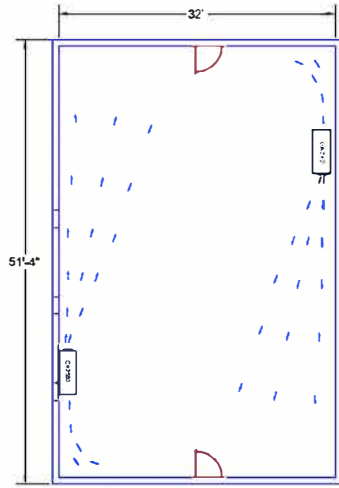

MODEL	THROW DISTANCE	CFM
OX1100	45-55 Feet	1100
OX1100-CF	40-50 Feet	935
OX1100-CC	45-55 Feet	825
OX1100-HE	50-60 Feet	825
OX2500	45-55 Feet	2500
OX2500-CF	50-60 Feet	2125
OX2500-CC	60-75 Feet	1875
OX2500-HE	60-75 Feet	1875
OX2500-WA	95-120 Feet	2400

Air Cleaning Specialists
826 Horan Drive
Fenton, MO 63026
866-455-2130 - Phone
636-349-0556 - Fax

blueoxaircleaners.com
info@blueoxaircleaners.com

REF. NUMBER

15-101422

QUOTE NUMBER

00

REVISION

0

DRAWING FOR:
**BLUE OX
STARTER
DRAWING
SMALL**

SHEET/VIEW NAME
TOP VIEW

MODEL
OX-1100/2500

DRAWN: CODY BINGAMAN

CHECKED: RYAN GRAYEM

DWG DATE
10/20/15

VOLTAGE
115V

PAPER SIZE
8.5" x 11"

SHEET
1 OF 1

SCALE: NTS