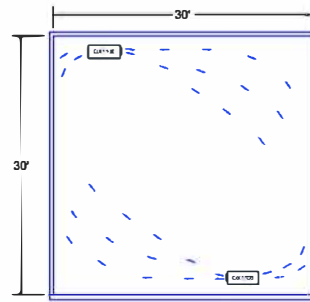

MODEL	THROW DISTANCE	CFM
OX1100	45-55 Feet	1100
OX1100-CF	40-50 Feet	935
OX1100-CC	45-55 Feet	825
OX1100-HE	50-60 Feet	825
OX2500	45-55 Feet	2500
OX2500-CF	50-60 Feet	2125
OX2500-CC	60-75 Feet	1875
OX2500-HE	60-75 Feet	1875
OX2500-WA	95-120 Feet	2400