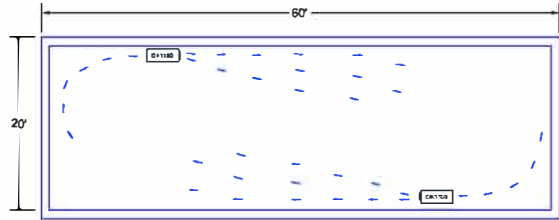

MODEL	THROW DISTANCE	CFM
OX1100	45-55 Feet	1100
OX1100-CF	40-50 Feet	935
OX1100-CC	45-55 Feet	825
OX1100-HE	50-60 Feet	825
OX2500	45-55 Feet	2500
OX2500-CF	50-60 Feet	2125
OX2500-CC	60-75 Feet	1875
OX2500-HE	60-75 Feet	1875
OX2500-WA	95-120 Feet	2400