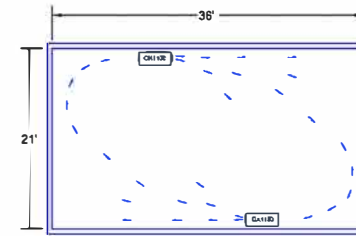

MODEL	THROW DISTANCE	CFM
OX1100	45-55 Feet	1100
OX1100-CF	40-50 Feet	935
OX1100-CC	45-55 Feet	825
OX1100-HE	50-60 Feet	825
OX2500	45-55 Feet	2500
OX2500-CF	50-60 Feet	2125
OX2500-CC	60-75 Feet	1875
OX2500-HE	60-75 Feet	1875
OX2500-WA	95-120 Feet	2400