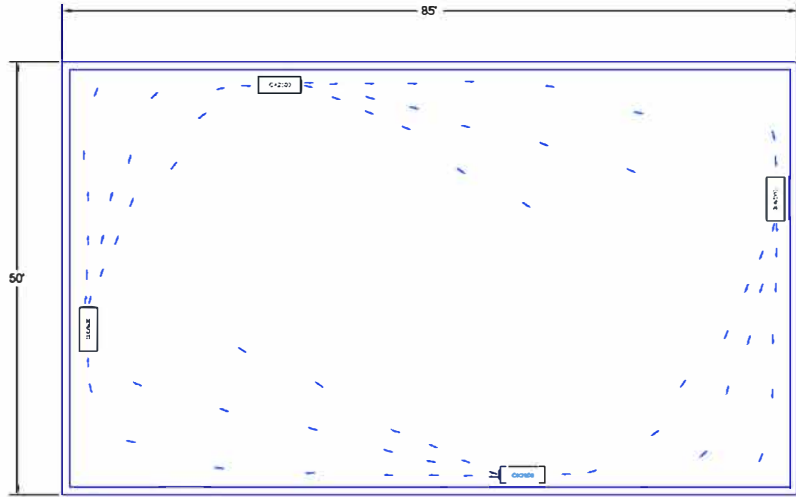

MODEL	THROW DISTANCE	CFM
OX1100	45-55 Feet	1100
OX1100-CF	40-50 Feet	935
OX1100-CC	45-55 Feet	825
OX1100-HE	50-60 Feet	825
OX2500	45-55 Feet	2500
OX2500-CF	50-60 Feet	2125
OX2500-CC	60-75 Feet	1875
OX2500-HE	60-75 Feet	1875
OX2500-WA	95-120 Feet	2400

Air Cleaning Specialists
826 Horan Drive
Fenton, MO 63026
866-455-2130 - Phone
636-349-0556 - Fax

blueoxaircleaners.com
info@blueoxaircleaners.com

REF. NUMBER

15-101422

QUOTE NUMBER

00

REVISION

0

DRAWING FOR:
**BLUE OX
STARTER
DRAWING
SMALL**

SHEET/VIEW NAME
TOP VIEW

MODEL
OX-1100/2500

DRAWN: CODY BINGAMAN

CHECKED: RYAN GRAYEM

DWG DATE
10/20/15

VOLTAGE
115V

PAPER SIZE
8.5" x 11"

SHEET
1 OF 1

SCALE: NTS